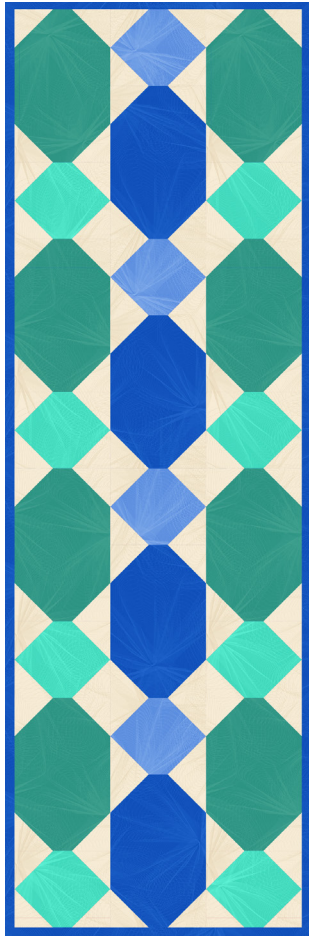

Beaded LANTERNS

By Lisa Swenson Ruble

KIT YARDAGE CHART

Featuring

BLENDER
COLLECTION
PRESENTING
Tulle

15" x 48" Table Runner

12" x 18" Placemats

SKU	Description/ Name	Yards Per Kit	6 kits	12 kits	24 kits	U/M
RBS-TUL07	Royal Blue	0.875	5.25	10.5	21	yardage
	Includes Binding	1	1	1	2	# of bolts
RBS-TUL12	Aqua	0.625	3.75	7.5	15	yardage
		1	1	1	1	# of bolts
RBS-TUL18	Cone Flower Blue	0.5	3	6	12	yardage
		1	1	1	1	# of bolts
RBS-TUL20	Teal	0.875	5.25	10.5	21	yardage
	Includes Binding	1	1	1	2	# of bolts
RBS-TUL49	Ivory	0.75	4.5	9	18	yardage
		1	1	1	2	# of bolts
backing	n/a	2.25	13.5	27	54	yardage
		1	1	2	4	# of bolts
* Based on 15 Yard Bolts						